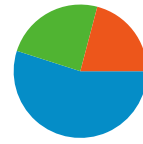

- **Search Engines**
  8,426.00 (54.94%)
- **Referring Sites**
  3,705.00 (24.16%)
- **Direct Traffic**
  3,203.00 (20.89%)
- **Other**
  2 (0.01%)

Top Traffic Sources

Sources	Visits	% visits
google (organic)	6,632	43.24%
(direct) ((none))	3,203	20.89%
bing (organic)	773	5.04%
yahoo (organic)	720	4.69%
facebook.com (referral)	678	4.42%

Keywords	Visits	% visits
evangelical lutheran synod	1,323	15.70%
els	262	3.11%
(not set)	206	2.44%
lock in games	108	1.28%
evangelicallutheransynod	107	1.27%