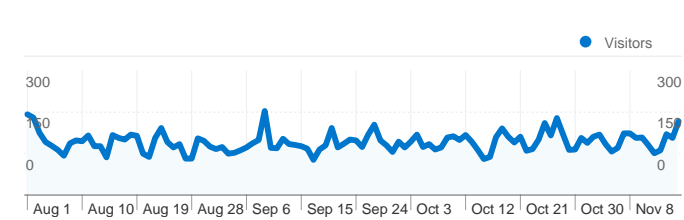

## Site Usage

15,336 Visits

59.81% Bounce Rate

52,598 Pageviews

00:01:46 Avg. Time on Site

3.43 Pages/Visit

64.26% % New Visits

## Visitors Overview

**Visitors**  
10,570

## 15,336 visits came from 123 countries/territories

Site Usage

Country/Territory	Visits	Pages/Visit	Avg. Time on Site	% New Visits	Bounce Rate
<b>United States</b>	<b>13,873</b>	3.51	00:01:45	63.22%	58.70%
Australia	217	1.92	00:01:08	23.04%	80.65%
Canada	133	3.16	00:01:46	78.95%	56.39%
United Kingdom	128	1.41	00:00:57	96.88%	82.81%
(not set)	107	2.46	00:02:40	60.75%	70.09%
India	91	4.92	00:03:41	91.21%	57.14%
Brazil	54	2.80	00:01:27	74.07%	74.07%
Germany	54	2.70	00:01:02	87.04%	66.67%
Philippines	49	1.65	00:00:36	93.88%	81.63%

Norway	44	6.95	00:04:45	75.00%	34.09%
					1 - 10 of 123

**Pages on this site were viewed a total of 52,598 times**

 **52,598** Pageviews

 **38,151** Unique Views

 **59.81%** Bounce Rate