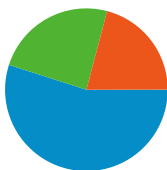

Traffic Sources Overview

- **Search Engines**
  8,426.00 (54.94%)
- **Referring Sites**
  3,705.00 (24.16%)
- **Direct Traffic**
  3,203.00 (20.89%)
- **Other**
  2 (0.01%)

Content Overview

Pages	Pageviews	% Pageviews
/	9,092	17.29%
/find-us	3,278	6.23%
/our-work/youth/fyi/lockins	2,541	4.83%
/we-believe	1,586	3.02%
/synod-office	1,551	2.95%