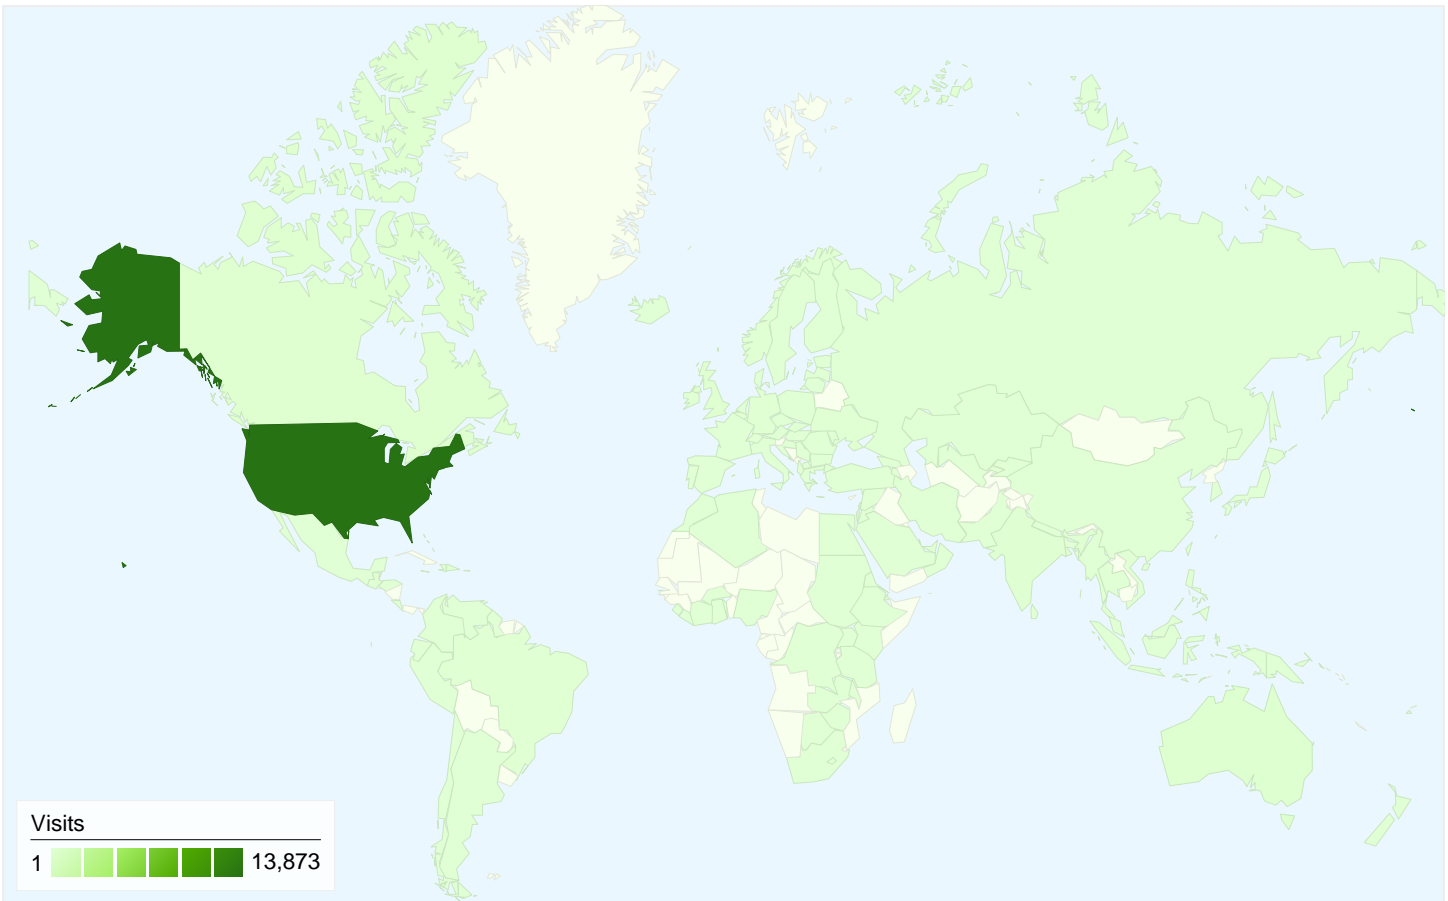

## Visitors Overview

**Visitors**  
10,570

## 15,336 visits came from 123 countries/territories

Site Usage

Country/Territory	Visits	Pages/Visit	Avg. Time on Site	% New Visits	Bounce Rate
<b>United States</b>	<b>13,873</b>	3.51	00:01:45	63.22%	58.70%
Australia	217	1.92	00:01:08	23.04%	80.65%
Canada	133	3.16	00:01:46	78.95%	56.39%
United Kingdom	128	1.41	00:00:57	96.88%	82.81%
(not set)	107	2.46	00:02:40	60.75%	70.09%
India	91	4.92	00:03:41	91.21%	57.14%
Brazil	54	2.80	00:01:27	74.07%	74.07%
Germany	54	2.70	00:01:02	87.04%	66.67%
Philippines	49	1.65	00:00:36	93.88%	81.63%