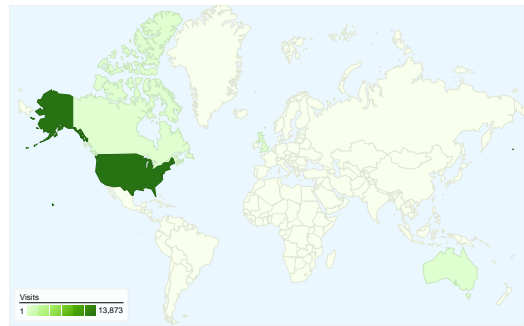

Map Overlay

Traffic Sources Overview

- **Search Engines**
  8,426.00 (54.94%)
- **Referring Sites**
  3,705.00 (24.16%)
- **Direct Traffic**
  3,203.00 (20.89%)
- **Other**
  2 (0.01%)

Content Overview

Pages	Pageviews	% Pageviews
/	9,092	17.29%
/find-us	3,278	6.23%
/our-work/youth/fyi/lockins	2,541	4.83%
/we-believe	1,586	3.02%
/synod-office	1,551	2.95%